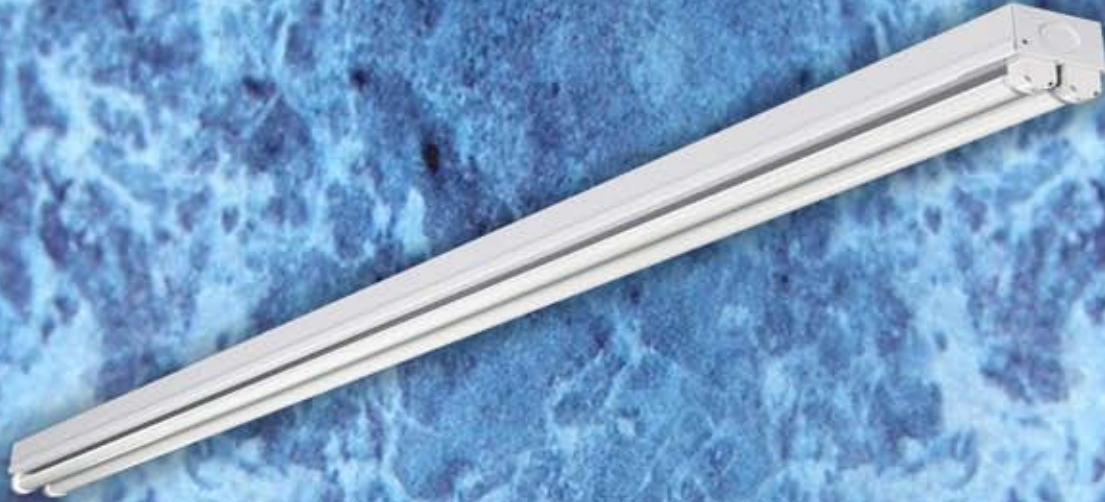

SERIES 702

T8 2 & 4 LIGHT

CATALOG	DESCRIPTION	LENGTH	WIDTH	HEIGHT
702	2x17	2"	4 1/4"	1 7/8"
	2x25	3"	4 1/4"	1 7/8"
	2x32	4"	4 1/4"	1 7/8"
	2x72	6"	4 1/4"	1 7/8"
	2x96	8"	4 1/4"	1 7/8"
	4x32 Tandem T8	8"	4 1/4"	1 7/8"
	4x96	8"	10 5/8"	3"
	8x32 T8	8"	10 5/8"	3"
	2x59 T8	8"	4 1/4"	1 7/8"
	4x59 T8	8"	10 5/8"	3"