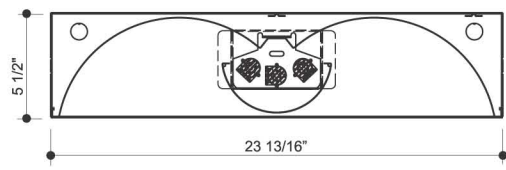

Dimensions

Back View

MODEL	NOMINAL LENGTH	A
1x4	48"	47 3/4"
2x2	24"	23 3/4"
2x4	48"	47 3/4"

STATIC - 3 LAMP SHOWN
Cross Section

Ordering

No. of Lamps

1L
2L
3L
4L*

Size (Width x Length)