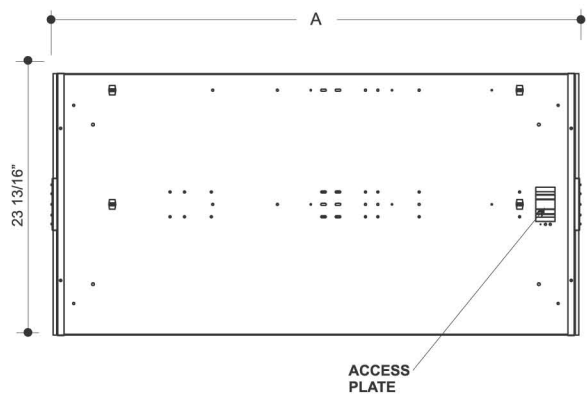

Mounting

This luminaire has been specifically designed for T-Bar applications. Holes provided for chain-mounting support to building structure. Integral earthquake clips.

Construction

Die-formed and riveted, heavy-gauge steel housing assembly. Die-formed, perforated, cold rolled steel shielding. Precision-formed steel reflector.

Dimensions

Back View

MODEL	NOMINAL LENGTH	A
1x4	48"	47 3/4"
2x2	24"	23 3/4"
2x4	48"	47 3/4"

STATIC - 3 LAMP SHOWN
Cross Section

Ordering

No. of Lamps

1L
2L
3L
4L*

Size (Width x Length)