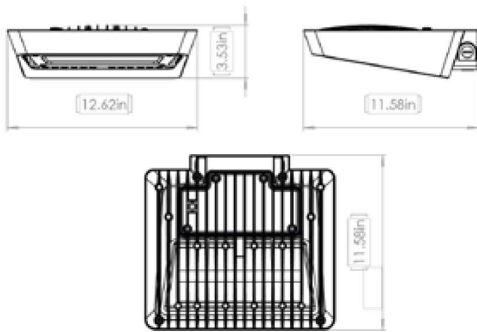

## LZWP52 ORDERING GUIDE AND SPECIFICATIONS\*

PRODUCT NUMBER	DESCRIPTION	INPUT WATTS	COLOR TEMP (K)	DELIVERED LUMENS	EFFICACY (lm/W)	CRI
LZWP52	Wallpack	59W	5000K	4850lm	82	>65

\* Specs reflect nominal values.

## DIMENSIONS

NOTE: DRAWINGS MAY NOT TO BE SCALE.