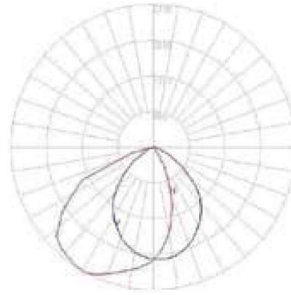

PHOTOMETRICS

ACCESSORIES AND EXTRAS

Pictures are representative, accessories and options may change based on spec or availability.

Dark Sky Adapter
For zero-sight line mounting.

ADD: .DSA

Pole Mount
Enables pole mounting. Requires Dark Sky Adapter (.DSA).

ADD: .POLE

Top Cover
Top cover.

ADD: .TC